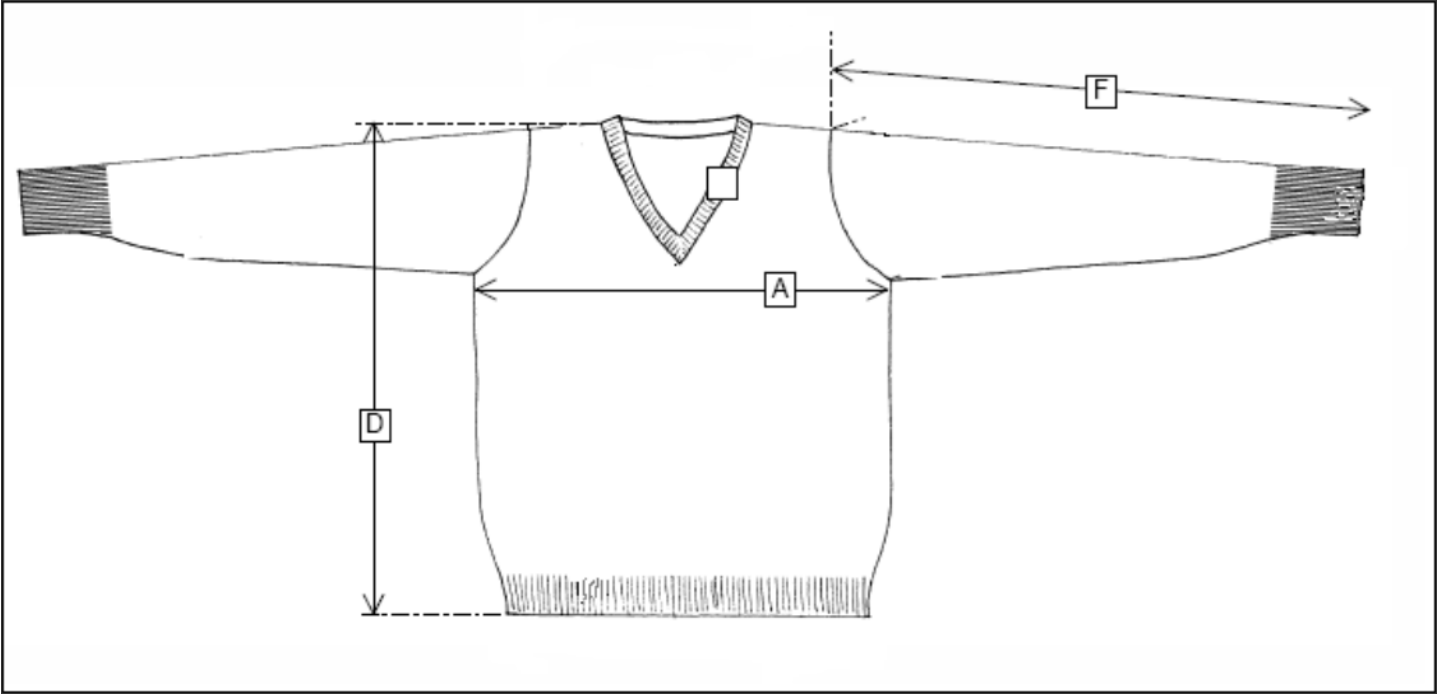

(SJ60) Inset Sleeve School Jersey

Sizing Guide School Knitwear

Unisex

Size CODES			<u>77</u>	<u>82</u>	<u>87</u>	<u>92</u>	<u>97</u>	<u>102</u>	<u>107</u>	<u>112</u>
(A) To fit Chest measure Size cm			77	82	87	92	97	102	107	112
(D) Body Length measure cm			58	62	64	66	68	70	72	74
(F) Sleeve length from shoulder cm			52	56	58	60	62	64	66	66